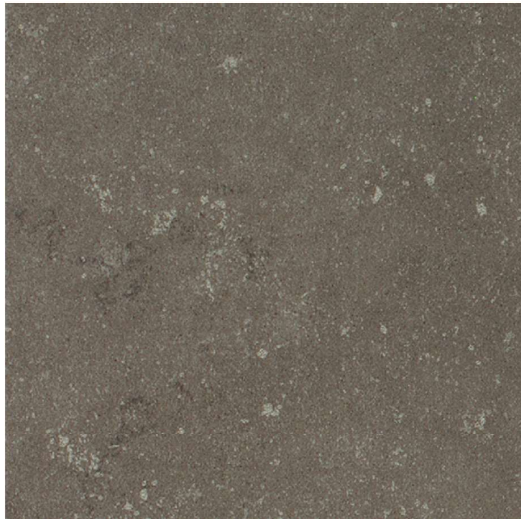

The choice of using steel for both the shelf and the legs make the product 100% recyclable at the end of the cycle.

X_LIGHT SLATTED

tavolo/table

design: Alberto Turolo

Finiture / Finishes

cendre

Ceramica/Ceramic