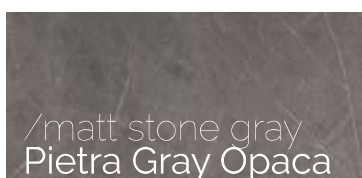

Astyle table is a modern metropolitan style, original aesthetic solution for evolved habitat. The particular fixrectangular top, is available in Buxy Stone and Wave 3.5 or Marble and Sketch 5.5. All this is enhanced by a modern combination of symmetries of wooden legs, which converge at the points of support and give lightness to the whole. Lightness and sensation of freshness from the 50s atmosphere for a glamorous and elegant style. Overall, the straight and clean lines of the 45° spaced planes alternate with geometric shapes such as an inverted truncated cone.

Finiture / Finishes

Piano / Top

Stone 3.5

Wave 3.5

Marble 5.5

Sketch 5.5

Gambe / Legs

Essenze / Essences