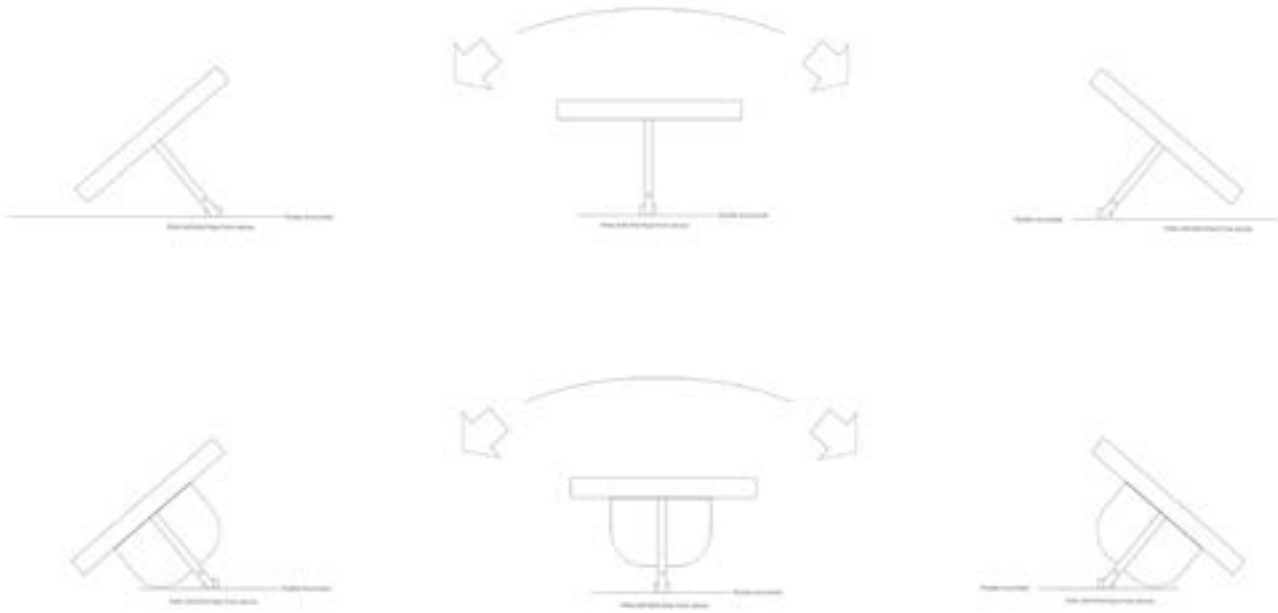

How is working?

Patented Movement

itfDesign
DESIGNING THE FUTURE